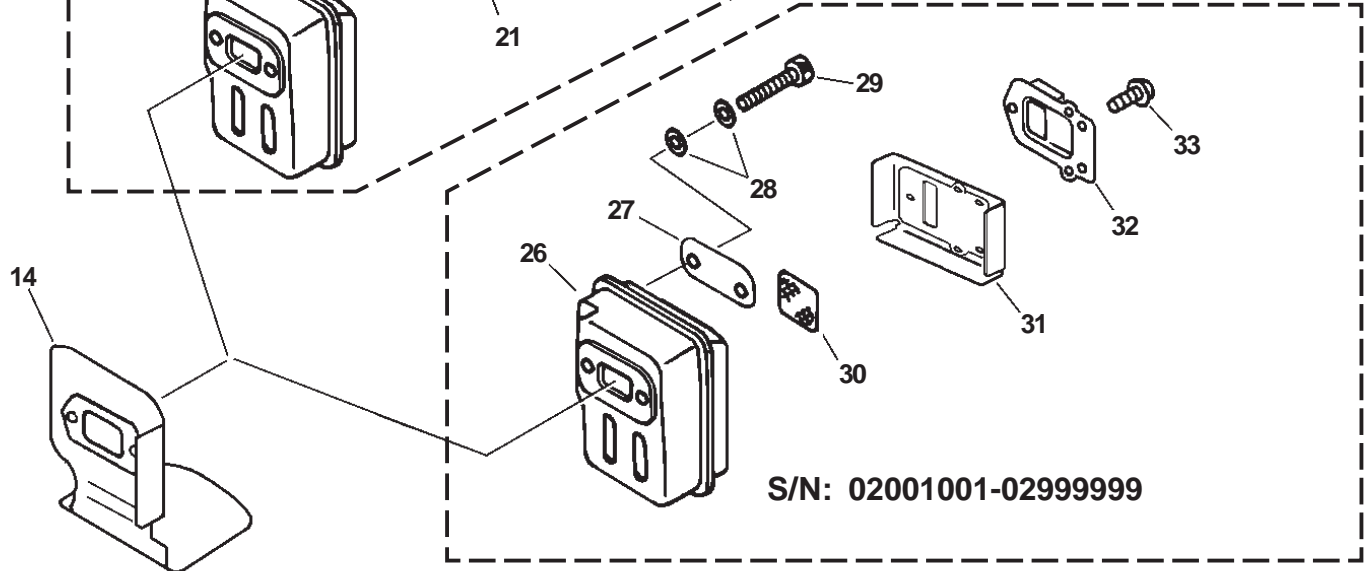

SERIAL NUMBERS: 02001001-04999999

GASKET KIT

- 25 - MODELS PAS-260
  S/N: 03001001-04999999
- 34 - MODELS PAS-261
  S/N: 02001001-02999999

SERIAL NUMBERS: 02001001-04999999

ITEM	PART NUMBER	QTY	DESCRIPTION	REMARKS
1	13040652130	1	KNOB, FASTENER	
2	13031357731	1	LID, AIR CLEANER	
3	89012152730	1	LABEL, CHOKE	
4	89033252730	1	LABEL, CHOKE	CANADA MODELS: 04001001-04999999
5	13031051830	1	FILTER, AIR	
6	90024205060	2	SCREW 5X60	
7	12901157730	1	PLATE PREVENT	
8	P021001430	1	CASE, AIR CLEANER	
★ 9	13001013410	1	GASKET, INTAKE	
10	90016205025	2	BOLT 5X25	
11	13001756431	1	INSULATOR	
★ 12	13001055930	1	GASKET, INTAKE	
13	-----	1	CARBURETOR**	
**SEE CARBURETOR DIAGRAMS FOR MODEL APPLICATIONS AND SERIAL NUMBERS				
★ 14	V104000061	1	SHIELD, MUFFLER	
15	A320000001	1	COVER, MUFFLER	
16	90010605012	2	BOLT 5X12	
17	89016006361	1	LABEL, CAUTION - HOT	

MODELS PAS-260 SERIAL NUMBERS: 03001001-04999999

18	14580642030	1	MUFFLER	
19	90060000005	2	WASHER	
20	90010505055	2	BOLT 5X55	
21	14586240630	1	SCREEN, MUFFLER	
★ 22	V104000002	1	GASKET, EXHAUST	
23	A313000160	1	GUIDE, EXHAUST	
24	9136704010	3	SCREW 4X10	
25	P021002351	1	GASKET KIT	

MODELS PAS-261 SERIAL NUMBERS: 02001001-02999999

26	A300000140	1	MUFFLER	
27	V150000371	1	PLATE, EYE	
28	V347000000	4	CONICAL WASHER	
29	90010505055	2	BOLT 5X55	
30	14586240630	1	SCREEN, MUFFLER	
31	V104000360	1	GASKET, EXHAUST	
32	A313000130	1	GUIDE, EXHAUST	
33	9136704010	5	SCREW 4X10	
35	P021001521	1	GASKET KIT	

★ Also Included In GASKET KIT